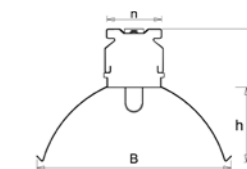

NLS-U T8
NLS-FB-D

Onderdelen rails NLS-P LED 1,53M

Onderdelen rails NLS-U T5 (op T8 rails) en NLS-U T8